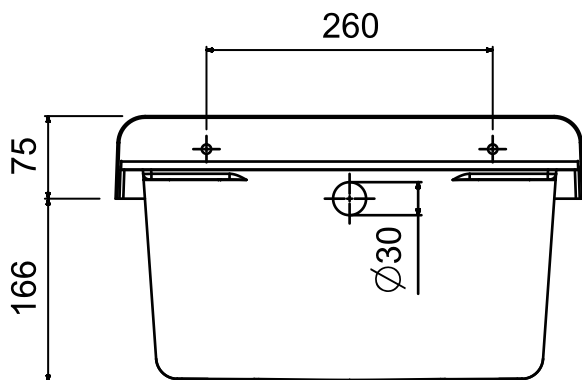

Informazioni tecniche

Materiale : polipropilene lucido

Capacità : 18 litri

Dimensioni: 55 x 34 x h 21 cm

Sporgenza dal muro: 34 cm

Dotazione

Kit di fissaggio a parete
Viti a testa esagonale
Coprivite
Doppia staffa di supporto
Sifone con tubo estensibile con dado in plastica 1"1/4
e uscita $\varnothing 32$ e $\varnothing 40$
Piletta con troppopieno e tappo di copertura

Technical Information

Material : polished polypropylene

Capacity : 18 litri

Dimensions: 55 x 34 x h 21 cm

Projection from wall: 34 cm

Equipment

Wall fixing kit
Hexagonal head screws
Coverscrew
Double support bracket
Siphon with extensible-flexible pipe with plastic nut 1"1/4
and outlet $\varnothing 32$ e $\varnothing 40$
Drain with overflow and cover cap

Articoli / Articles

Lavatoio bianco
White washtub

White washtub made of waterproof material W100, thickness 18 mm
Doors with square angles
Glazed door-handle
Basin made of acid resistant polypropylene
Washing board made of acid resistant polypropylene
Trap: self-cleaning, equipped with mounted drain and overflow
Height of the feet adjustable 15 mm
Basin perforable to install the faucet (faucet not included)
Siphon outlet 35÷45 cm from the floor

Vasca pilozzo 40 – Pilozzo basin 40

Dimensioni / Dimensions (mm)

ART. 0056235

Lavatoio
Washtub

- Lavatoio compatto realizzato in PVC con vasca in polipropilene
- Chiusura a un'anta, con apertura REVERSIBILE
- Fornito montato
- Adatto per installazione da esterni