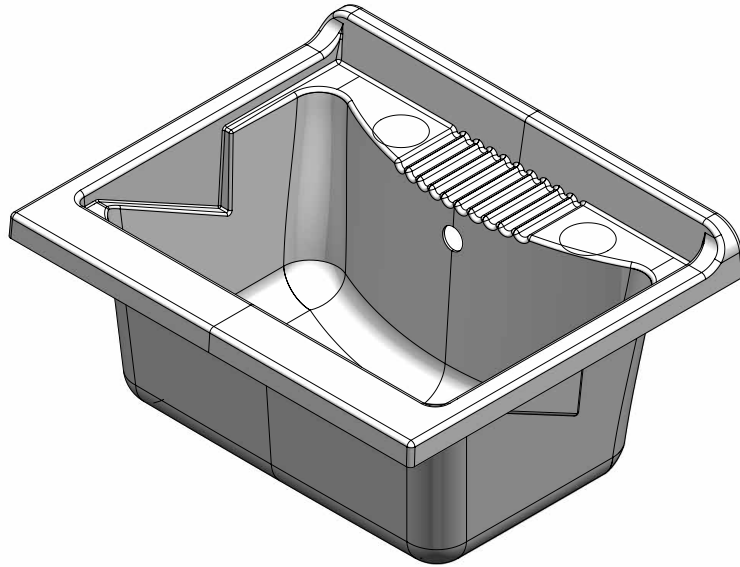

Vasca in polipropilene 60x50
Polypropylene basin 60x50