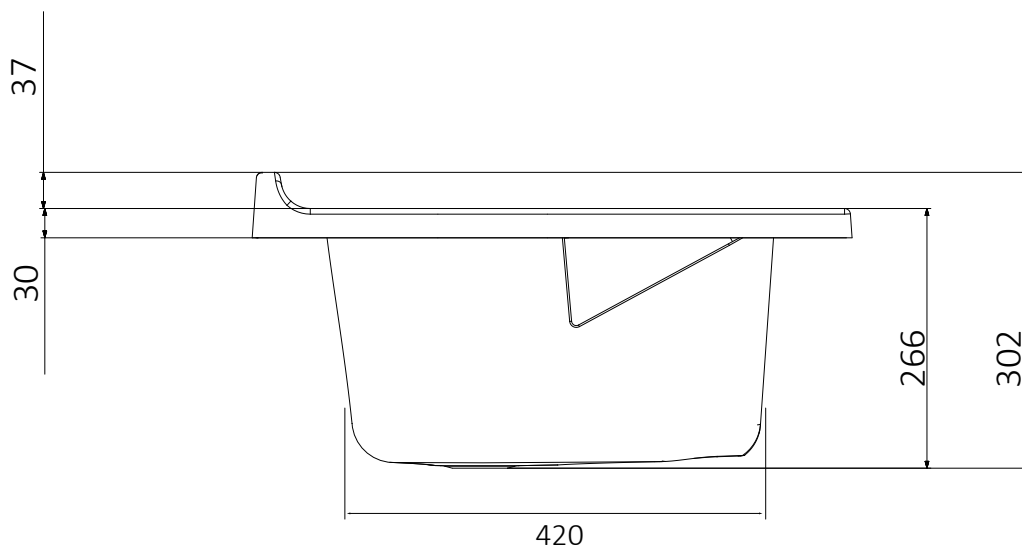

Articoli / Articles

White washtub  
Lavatoio bianco

White washtub made of waterproof material W100, thickness 18 mm  
Doors with squared angles  
Glazed door-handles  
Perforable basin to install the faucet (faucet not included)  
Multi-purpose sliding hamper  
Aluminum drip-saving lower tray  
Soft-close hinges  
Washing board made of varnished pine wood  
Trap: self-cleaning, equipped with mounted drain and overflow  
Feet with adjustable height 15 mm  
Siphon outlet 35÷45 cm from the floor

Vasca in polipropilene 60x60 cm – Polypropylene basin 60x60 cm

Dimensioni/ dimensions (mm)

Vasca in termoformatura 80x50, tutta vasca  
Thermoforming basin 80x50, only basin

Dimensioni interne (cm) – Internal dimensions (cm)

Vista dal basso  
Bottom view

Vista dall'alto  
Top view