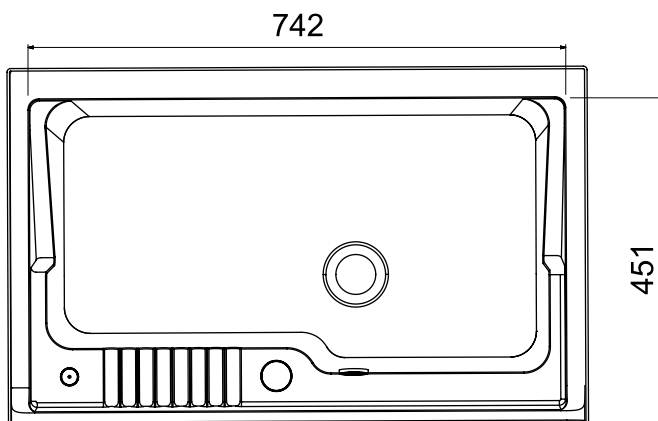

Vasca in polipropilene 60x60 cm – Polypropylene basin 60x60 cm

Dimensioni/ dimensions (mm)

# LUX

ART. 0048750

Mobile in nobilitato idrofugo W100, spessore 18 mm  
Sportelli con angoli squadrati  
Maniglie satinare  
Vasca forabile per installazione rubinetto (rubinetto non incluso)  
Cestello scorrevole multi-uso  
Vassoio salva-fondo in alluminio  
Cerniere rallentate  
Asse di lavaggio in pino verniciato  
Sifone autopulente completo di piletta e troppopieno  
Piedini regolabili in altezza 15 mm  
Scarico sifone a 35÷45 cm da terra

Articoli / Articles

White washtub  
Lavatoio bianco

White washtub made of waterproof material W100, thickness 18 mm  
Doors with squared angles  
Glazed door-handles  
Perforable basin to install the faucet (faucet not included)  
Multi-purpose sliding hamper  
Aluminum drip-saving lower tray  
Soft-close hinges  
Washing board made of varnished pine wood  
Trap: self-cleaning, equipped with mounted drain and overflow  
Feet with adjustable height 15 mm  
Siphon outlet 35÷45 cm from the floor

Vasca in termoformatura 80x50, tutta vasca  
Thermoforming basin 80x50, only basin

Dimensioni interne (cm) – Internal dimensions (cm)

Vista dal basso  
Bottom view

Vista dall'alto  
Top view