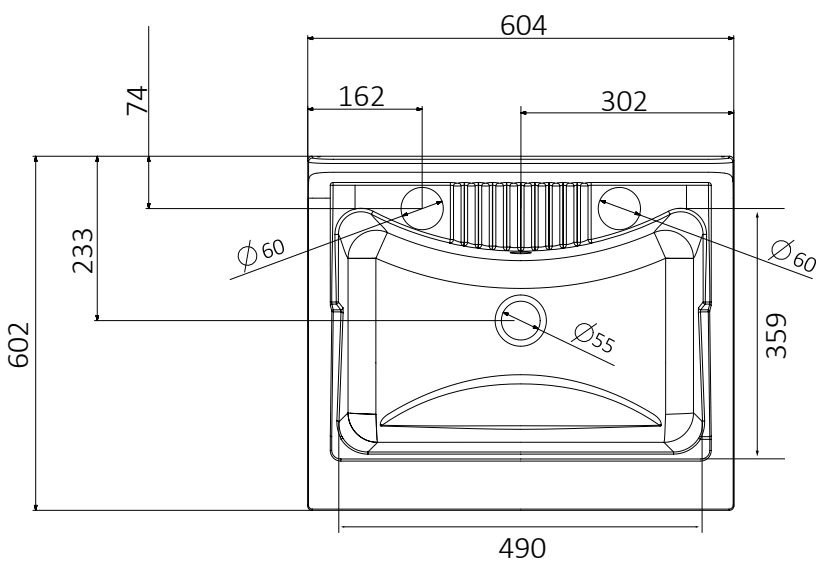

# LUX

0048749

Mobile in nobilitato idrofugo W100, spessore 18 mm  
Sportelli con angoli squadrati  
Maniglie satinare  
Vasca forabile per installazione rubinetto (rubinetto non incluso)  
Cestello scorrevole multi-uso  
Vassoio salva-fondo in alluminio  
Cerniere rallentate  
Asse di lavaggio in pino verniciato  
Sifone autopulente completo di piletta e troppopieno  
Piedini regolabili in altezza 15 mm  
Scarico sifone a 35÷45 cm da terra

Articoli / Articles

White washtub  
Lavatoio bianco

White washtub made of waterproof material W100, thickness 18 mm  
Doors with squared angles  
Glazed door-handles  
Perforable basin to install the faucet (faucet not included)  
Multi-purpose sliding hamper  
Aluminum drip-saving lower tray  
Soft-close hinges  
Washing board made of varnished pine wood  
Trap: self-cleaning, equipped with mounted drain and overflow  
Feet with adjustable height 15 mm  
Siphon outlet 35÷45 cm from the floor

Vasca in polipropilene 60x60 cm – Polypropylene basin 60x60 cm

Dimensioni/ dimensions (mm)

Vasca in termoformatura 80x50, tutta vasca  
Thermoforming basin 80x50, only basin

Dimensioni interne (cm) – Internal dimensions (cm)

Vista dal basso  
Bottom view

Vista dall'alto  
Top view