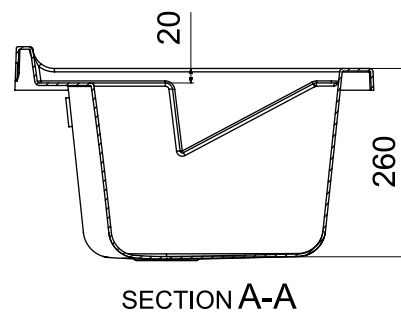

Vasca in polipropilene 60x60 cm – Polypropylene basin 60x60 cm

Dimensioni/ dimensions (mm)

# LUX

ART. 0048750

Mobile in nobilitato idrofugo W100, spessore 18 mm  
Sportelli con angoli squadrati  
Maniglie satinare  
Vasca forabile per installazione rubinetto (rubinetto non incluso)  
Cestello scorrevole multi-uso  
Vassoio salva-fondo in alluminio  
Cerniere rallentate  
Asse di lavaggio in pino verniciato  
Sifone autopulente completo di piletta e troppopieno  
Piedini regolabili in altezza 15 mm  
Scarico sifone a 35÷45 cm da terra

Articoli / Articles

White washtub  
Lavatoio bianco

White washtub made of waterproof material W100, thickness 18 mm  
Doors with squared angles  
Glazed door-handles  
Perforable basin to install the faucet (faucet not included)  
Multi-purpose sliding hamper  
Aluminum drip-saving lower tray  
Soft-close hinges  
Washing board made of varnished pine wood  
Trap: self-cleaning, equipped with mounted drain and overflow  
Feet with adjustable height 15 mm  
Siphon outlet 35÷45 cm from the floor

Vasca in termoformatura 80x50, tutta vasca  
Thermoforming basin 80x50, only basin

Dimensioni interne (cm) – Internal dimensions (cm)

Vista dal basso  
Bottom view

Vista dall'alto  
Top view