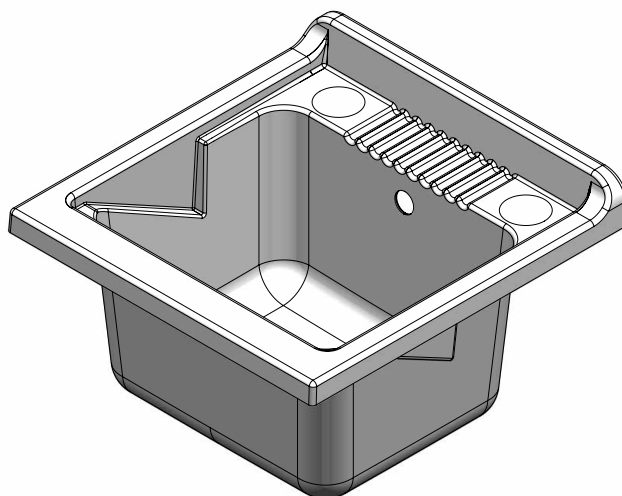

# LUX

0048747

Mobile in nobilitato idrofugo W100, spessore 18 mm  
Sportelli con angoli squadrati  
Maniglie satinare  
Vasca forabile per installazione rubinetto (rubinetto non incluso)  
Cestello scorrevole multi-uso  
Vassoio salva-fondo in alluminio  
Cerniere rallentate  
Asse di lavaggio in pino verniciato  
Sifone autopulente completo di piletta e troppopieno  
Piedini regolabili in altezza 15 mm  
Scarico sifone a 35÷45 cm da terra

Articoli / Articles

Lavatoio bianco  
White washtub

White washtub made of waterproof material W100, thickness 18 mm  
Doors with squared angles  
Glazed door-handles  
Perforable basin to install the faucet (faucet not included)  
Multi-purpose sliding hamper  
Aluminum drip-saving lower tray  
Soft-close hinges  
Washing board made of varnished pine wood  
Trap: self-cleaning, equipped with mounted drain and overflow  
Feet with adjustable height 15 mm  
Siphon outlet 35÷45 cm from the floor

Vasca in polipropilene 50x50 cm  
 Polypropylene basin 50x50 cm

Articoli / Articles

700248748  
Cassa lavabo bianco  
White washtub

White washtub made of waterproof material W100, thickness 18 mm  
Doors with squared angles  
Glazed door-handles  
Perforable basin to install the faucet (faucet not included)  
Multi-purpose sliding hamper  
Aluminum drip-saving lower tray  
Washing board made of varnished pine wood  
Trap: self-cleaning, equipped with mounted drain and overflow  
Feet with adjustable height 15 mm  
Siphon outlet 35÷45 cm from the floor