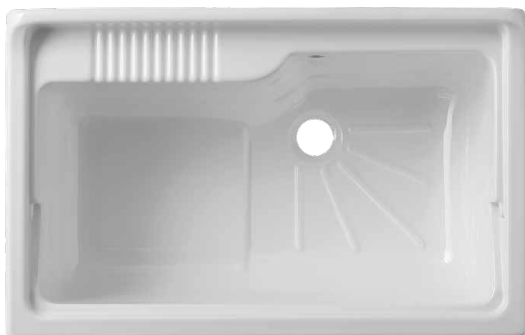

Vasca in termoformatura 80x50, tutta vasca
Thermoforming basin 80x50, only basin

Dimensioni interne (cm) – Internal dimensions (cm)

Vista dal basso
Bottom view