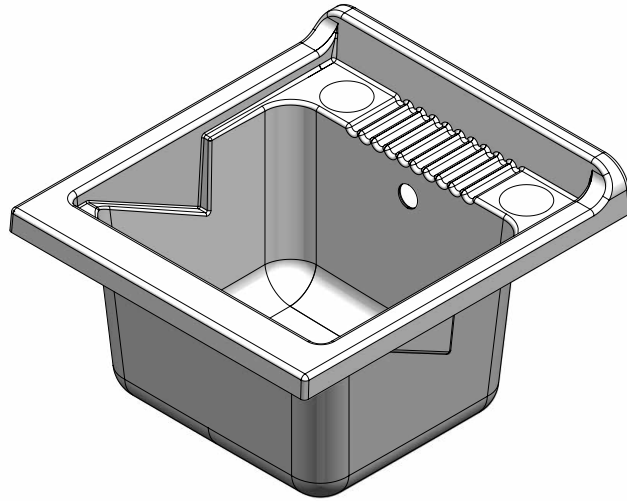

Vasca in polipropilene 45x50
polypropylene basin 45x50