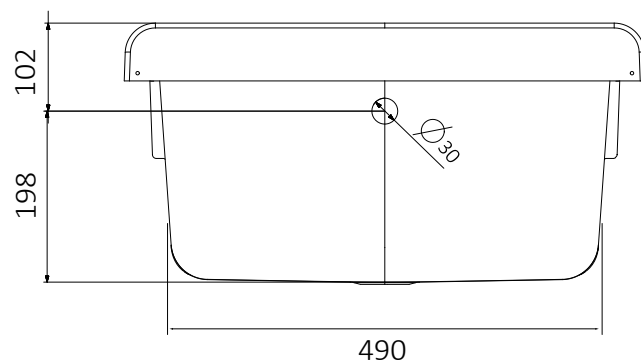

Articoli / Articles

White washtub  
Lavatoio bianco

White washtub made of waterproof material W100, thickness 18 mm  
Doors with squared angles  
Glazed door-handles  
Perforable basin to install the faucet (faucet not included)  
Multi-purpose sliding hamper  
Aluminum drip-saving lower tray  
Soft-close hinges  
Washing board made of varnished pine wood  
Trap: self-cleaning, equipped with mounted drain and overflow  
Feet with adjustable height 15 mm  
Siphon outlet 35÷45 cm from the floor

Vasca in polipropilene 60x60 cm – Polypropylene basin 60x60 cm

Dimensioni/ dimensions (mm)

Vasca in termoformatura 80x50, tutta vasca  
Thermoforming basin 80x50, only basin

Dimensioni interne (cm) – Internal dimensions (cm)

Vista dal basso  
Bottom view

Vista dall'alto  
Top view