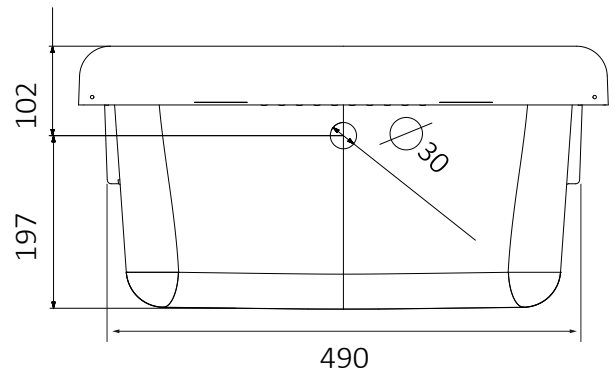

Vasca in polipropilene 60x50
Polypropylene basin 60x50