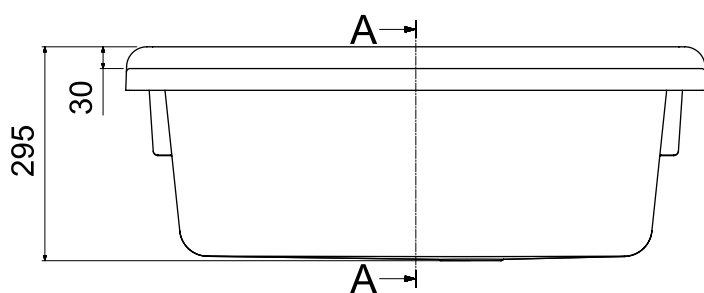

Vasca in polipropilene 60x60 cm – Polypropylene basin 60x60 cm

Dimensioni/ dimensions (mm)

# LUX

ART. 0048750

Mobile in nobilitato idrofugo W100, spessore 18 mm  
Sportelli con angoli squadrati  
Maniglie satinare  
Vasca forabile per installazione rubinetto (rubinetto non incluso)  
Cestello scorrevole multi-uso  
Vassoio salva-fondo in alluminio  
Cerniere rallentate  
Asse di lavaggio in pino verniciato  
Sifone autopulente completo di piletta e troppopieno  
Piedini regolabili in altezza 15 mm  
Scarico sifone a 35÷45 cm da terra

Articoli / Articles

White washtub  
Lavatoio bianco

White washtub made of waterproof material W100, thickness 18 mm  
Doors with squared angles  
Glazed door-handles  
Perforable basin to install the faucet (faucet not included)  
Multi-purpose sliding hamper  
Aluminum drip-saving lower tray  
Soft-close hinges  
Washing board made of varnished pine wood  
Trap: self-cleaning, equipped with mounted drain and overflow  
Feet with adjustable height 15 mm  
Siphon outlet 35÷45 cm from the floor

Vasca in termoformatura 80x50, tutta vasca  
Thermoforming basin 80x50, only basin

Dimensioni interne (cm) – Internal dimensions (cm)

Vista dal basso  
Bottom view

Vista dall'alto  
Top view