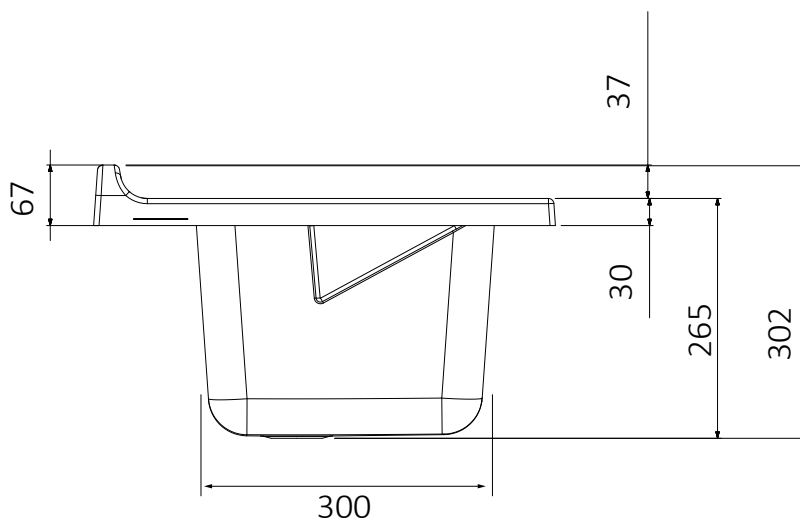

Vasca in polipropilene 45x50  
polypropylene basin 45x50

Dimensioni (mm)  
Dimensions (mm)

# LUX

0048747

Mobile in nobilitato idrofugo W100, spessore 18 mm  
Sportelli con angoli squadrati  
Maniglie satinare  
Vasca forabile per installazione rubinetto (rubinetto non incluso)  
Cestello scorrevole multi-uso  
Vassoio salva-fondo in alluminio  
Cerniere rallentate  
Asse di lavaggio in pino verniciato  
Sifone autopulente completo di piletta e troppopieno  
Piedini regolabili in altezza 15 mm  
Scarico sifone a 35÷45 cm da terra

Articoli / Articles

Lavatoio bianco  
White washtub

White washtub made of waterproof material W100, thickness 18 mm  
Doors with squared angles  
Glazed door-handles  
Perforable basin to install the faucet (faucet not included)  
Multi-purpose sliding hamper  
Aluminum drip-saving lower tray  
Soft-close hinges  
Washing board made of varnished pine wood  
Trap: self-cleaning, equipped with mounted drain and overflow  
Feet with adjustable height 15 mm  
Siphon outlet 35÷45 cm from the floor

Vasca in polipropilene 50x50 cm  
 Polypropylene basin 50x50 cm