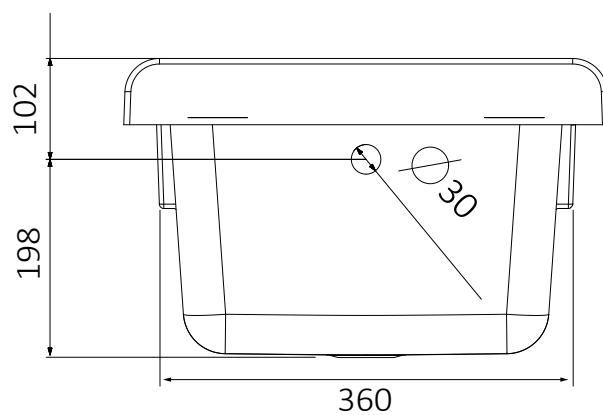

Vasca in polipropilene 45x50  
polypropylene basin 45x50

Dimensioni (mm)  
Dimensions (mm)

# LUX

0048747

Mobile in nobilitato idrofugo W100, spessore 18 mm  
Sportelli con angoli squadrati  
Maniglie satinare  
Vasca forabile per installazione rubinetto (rubinetto non incluso)  
Cestello scorrevole multi-uso  
Vassoio salva-fondo in alluminio  
Cerniere rallentate  
Asse di lavaggio in pino verniciato  
Sifone autopulente completo di piletta e troppopieno  
Piedini regolabili in altezza 15 mm  
Scarico sifone a 35÷45 cm da terra

Articoli / Articles

Lavatoio bianco  
White washtub

White washtub made of waterproof material W100, thickness 18 mm  
Doors with squared angles  
Glazed door-handles  
Perforable basin to install the faucet (faucet not included)  
Multi-purpose sliding hamper  
Aluminum drip-saving lower tray  
Soft-close hinges  
Washing board made of varnished pine wood  
Trap: self-cleaning, equipped with mounted drain and overflow  
Feet with adjustable height 15 mm  
Siphon outlet 35÷45 cm from the floor

Vasca in polipropilene 50x50 cm  
 Polypropylene basin 50x50 cm