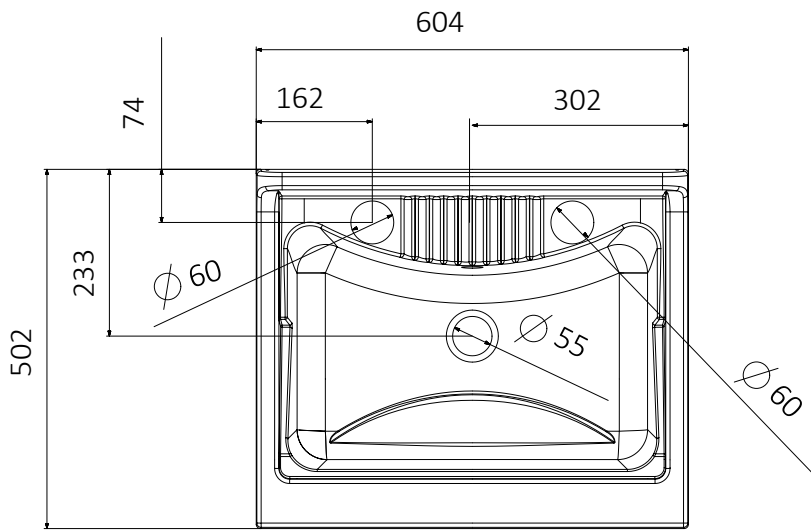

Vasca in polipropilene 60x50
Polypropylene basin 60x50