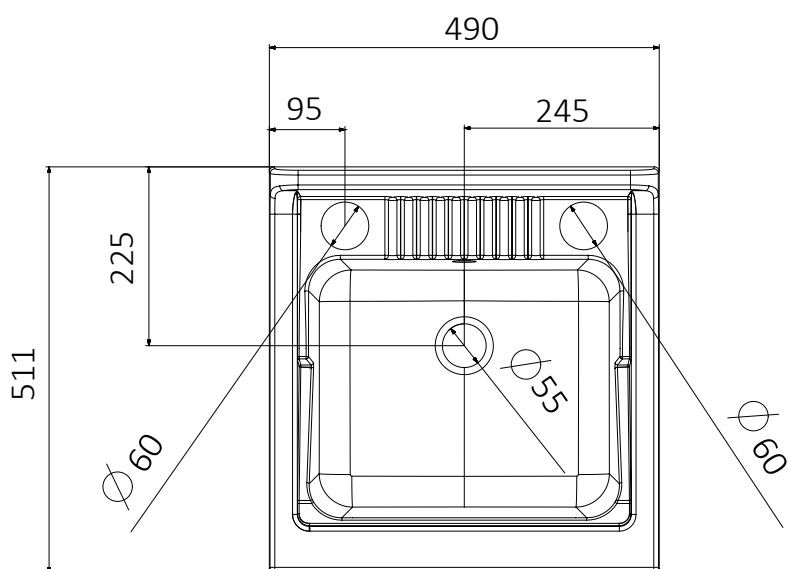

Vasca in polipropilene 45x50  
polypropylene basin 45x50

Dimensioni (mm)  
Dimensions (mm)

Articoli / Articles

Lavatoio bianco  
White washtub

White washtub made of waterproof material W100, thickness 18 mm  
Doors with squared angles  
Glazed door-handles  
Perforable basin to install the faucet (faucet not included)  
Multi-purpose sliding hamper  
Aluminum drip-saving lower tray  
Soft-close hinges  
Washing board made of varnished pine wood  
Trap: self-cleaning, equipped with mounted drain and overflow  
Feet with adjustable height 15 mm  
Siphon outlet 35÷45 cm from the floor

Vasca in polipropilene 50x50 cm  
 Polypropylene basin 50x50 cm

Vasca in polipropilene 60x60 cm – Polypropylene basin 60x60 cm

Dimensioni/ dimensions (mm)