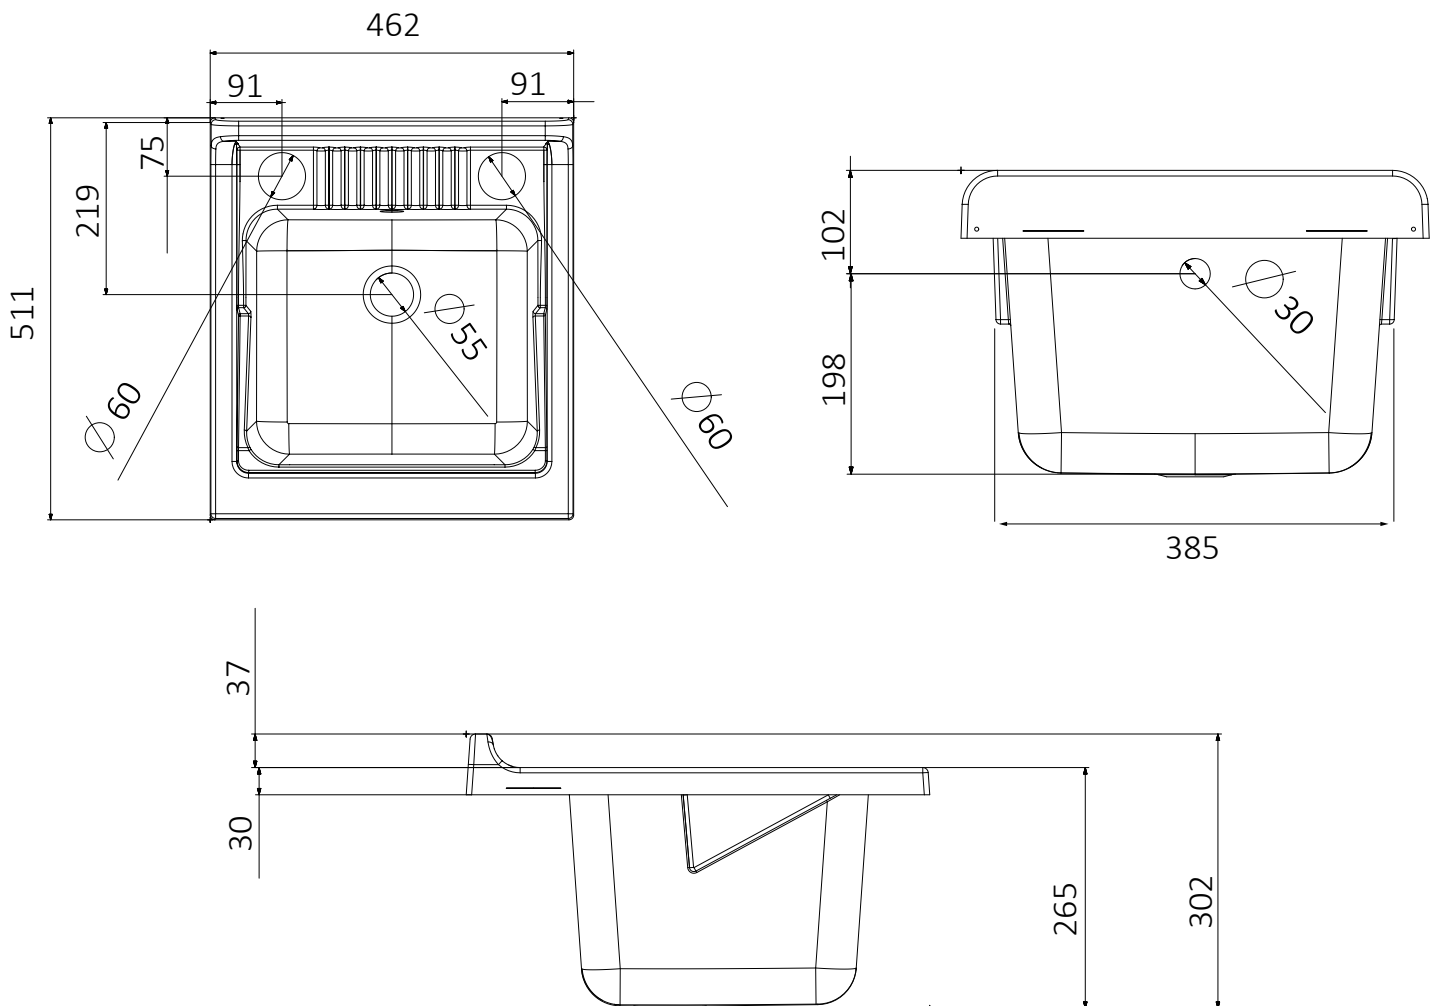

## ART. 0048746

Mobile in nobilitato idrofugo W100, spessore 18 mm  
Sportelli con angoli squadrati  
Maniglie satinato  
Vasca forabile per installazione rubinetto (rubinetto non incluso)  
Cestello scorrevole multi-uso  
Vassoio salva-fondo in alluminio  
Cerniere rallentate  
Asse di lavaggio in pino verniciato  
Sifone autopulente completo di piletta e troppopieno  
Piedini regolabili in altezza 15 mm  
Scarico sifone a 35÷45 cm da terra

Articoli / Articles

– Lavatoio bianco  
White washtub

White washtub made of waterproof material W100, thickness 18 mm  
Doors with squared angles  
Glazed door-handles  
Perforable basin to install the faucet (faucet not included)  
Multi-purpose sliding hamper  
Aluminum drip-saving lower tray  
Soft-close hinges  
Washing board made of varnished pine wood  
Trap: self-cleaning, equipped with mounted drain and overflow  
Feet with adjustable height 15 mm  
Siphon outlet 35÷45 cm from the floor

Vasca in polipropilene 45x50  
polypropylene basin 45x50

Dimensioni (mm)  
Dimensions (mm)

Vasca in polipropilene 50x50 cm  
 Polypropylene basin 50x50 cm