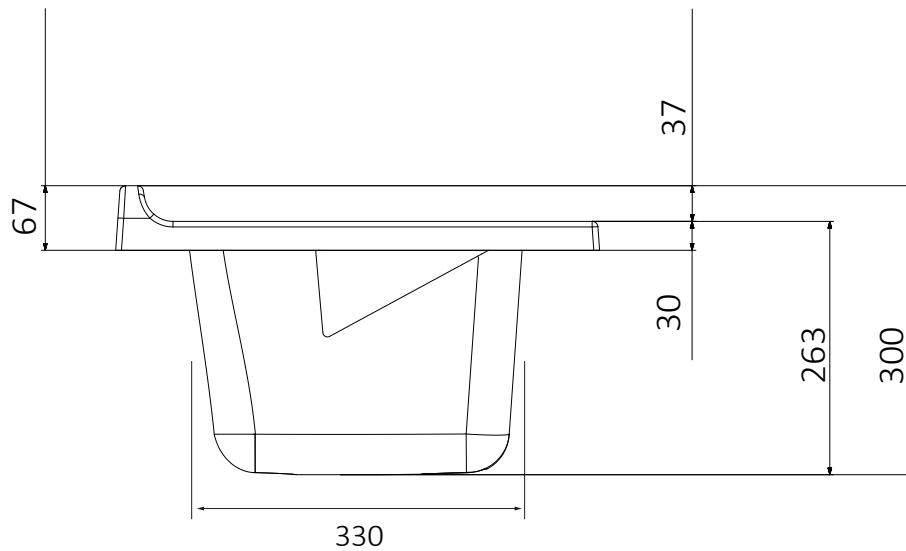

Vasca in polipropilene 60x50
Polypropylene basin 60x50