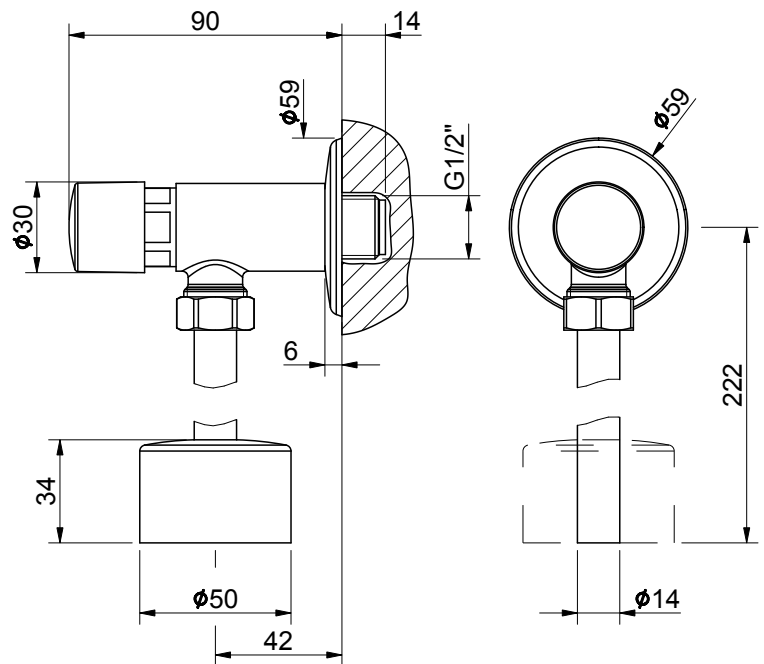

Immagine / Picture / Image

Caratteristiche / Features

5 - 70 °C

-

0,25 l/s (3 bar)

Min 0.5 - Max 6 (Recommended 2-4) bar

100% Made in Italy

15 Years Warranty