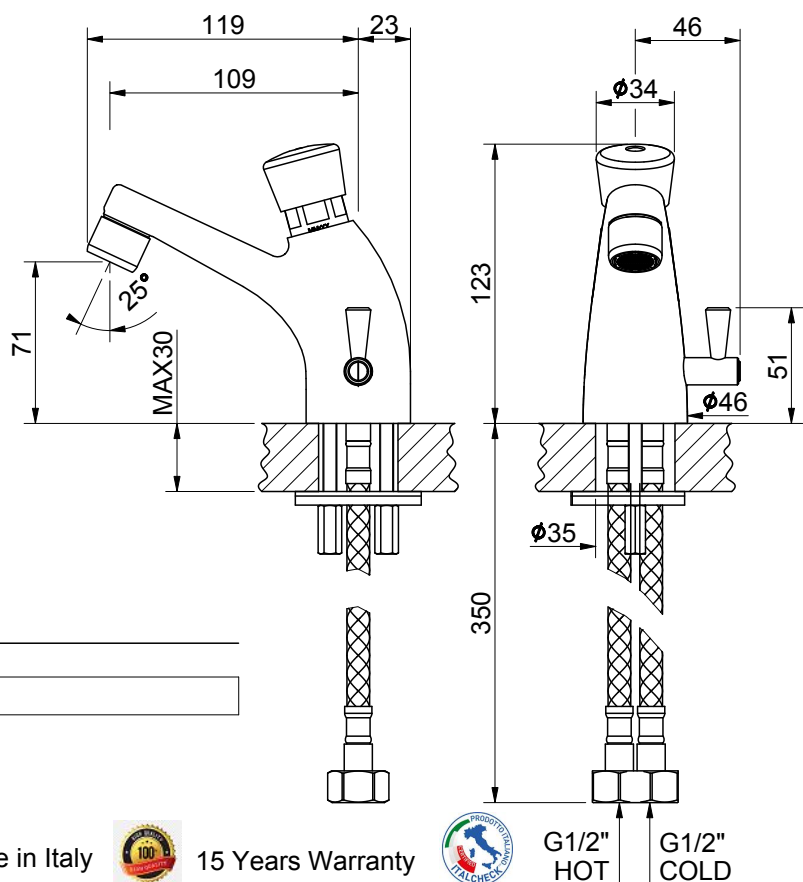

Immagine / Picture / Image

Caratteristiche / Features

5 - 70 °C

-

13 l/min (3 bar)

Min 0.5 - Max 6 (Recommended 2-4) bar

100% Made in Italy

15 Years Warranty