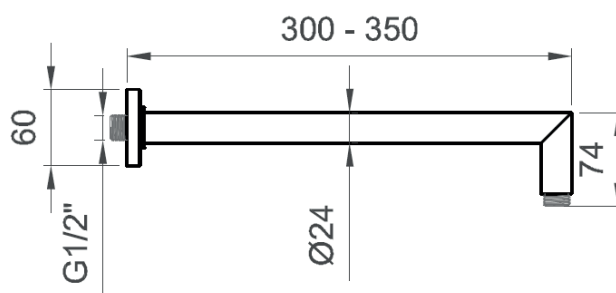

Product features :

- Shower head made of AISI 304 Stainless steel with soft silicone spots
- Shower arm made of AISI 304 Stainless steel
- Inspectable hand shower made of brass
- 1/2" water inlet made of brass
- Flexible hose made of PVC, length 150 cm

Product features :

- Shower head made of AISI 304 Stainless steel with soft silicone spots
- Shower arm made of AISI 304 Stainless steel
- Hand shower made of brass with soft silicone spots
- 1/2" water inlet made of brass
- Flexible hose made of PVC, length 150 cm

COLLEZIONE / COLLECTION

Bracci doccia / cm 35

IMMAGINE PRODOTTO / PRODUCT IMAGE

DISEGNO TECNICO / TECHNICAL DRAWING

DESCRIZIONE / DESCRIPTION

Tipologia di prodotto / Product type
Braccio doccia tondi, rosetta Ø60 mm. /
Round shower arm, Ø60 mm rosette.