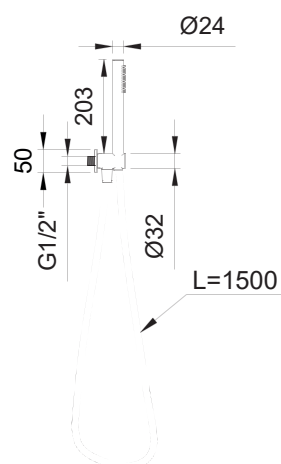

Product features :

- Shower head made of AISI 304 Stainless steel with soft silicone spots
- Shower arm made of AISI 304 Stainless steel
- Inspectable hand shower made of brass
- 1/2" water inlet made of brass
- Flexible hose made of PVC, length 150 cm

Product features :

- Shower head made of AISI 304 Stainless steel with soft silicone spots
- Shower arm made of AISI 304 Stainless steel
- Hand shower made of brass with soft silicone spots
- 1/2" water inlet made of brass
- Flexible hose made of PVC, length 150 cm

COLLEZIONE / COLLECTION

Bracci doccia / cm 35

IMMAGINE PRODOTTO / PRODUCT IMAGE

DISEGNO TECNICO / TECHNICAL DRAWING

DESCRIZIONE / DESCRIPTION

Tipologia di prodotto / Product type
Braccio doccia tondi, rosetta Ø60 mm. /
Round shower arm, Ø60 mm rosette.

Wall outlet with shower holder and brass hand shower.

Attacchi / Connections

G1/2"

Flessibile / Hose

Flessibile antitorsione 1500 mm. /

1500 mm anti-twist flexible hose.

DISEGNO TECNICO / TECHNICAL DRAWING

ARTICOLO / ITEM