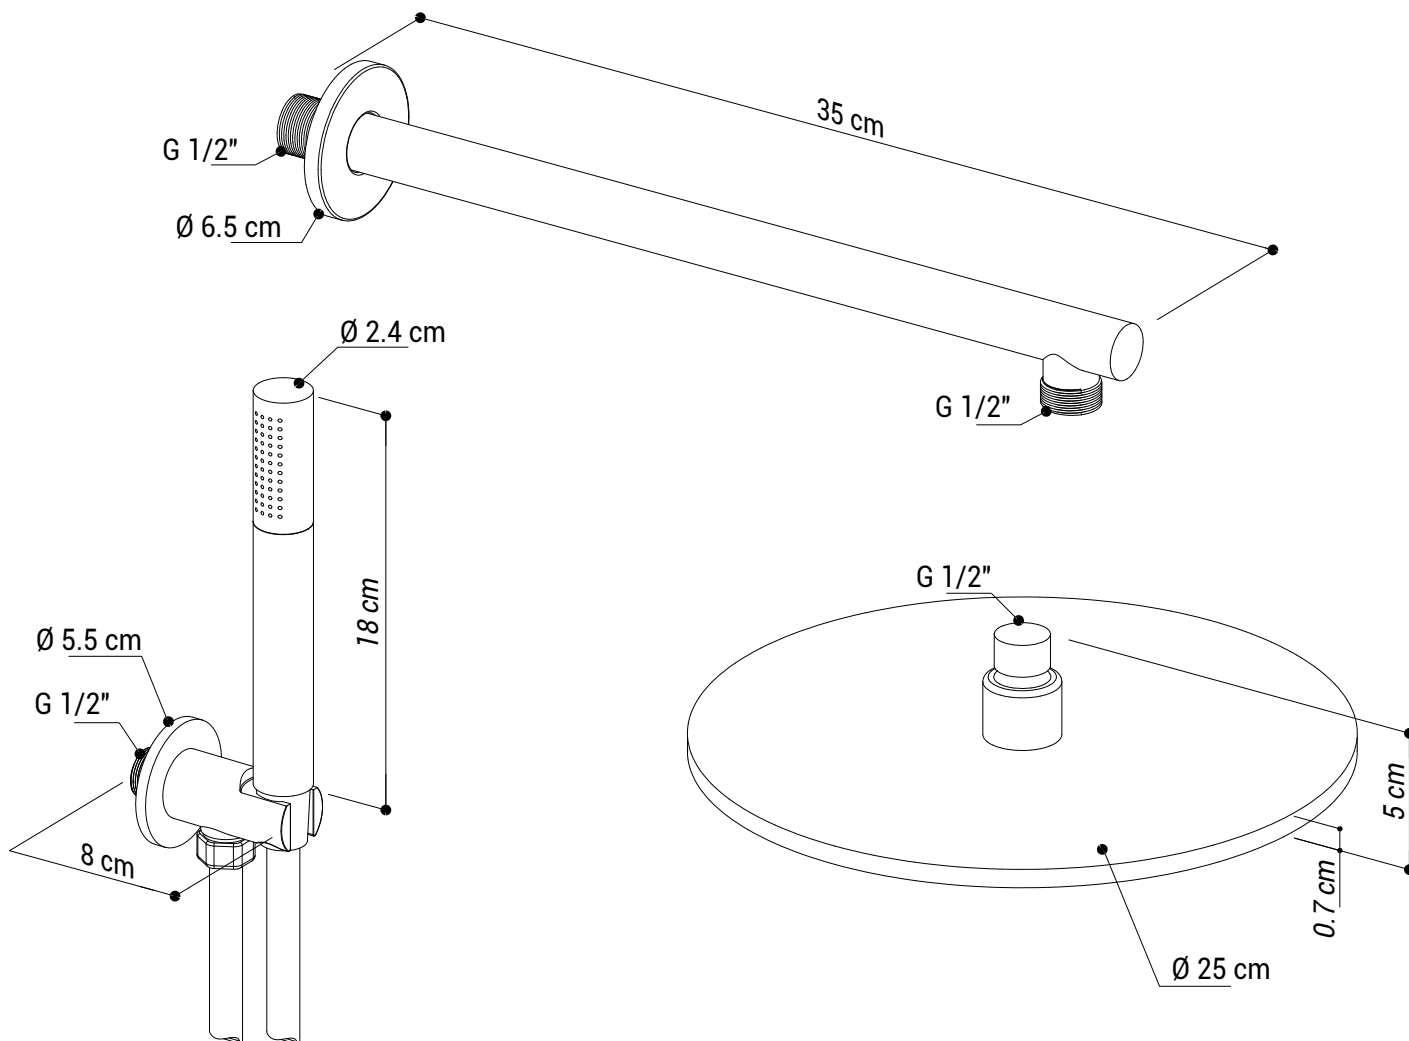

Product features :

- Shower head made of AISI 304 Stainless steel with soft silicone spots
- Shower arm made of AISI 304 Stainless steel
- Inspectable hand shower made of brass
- 1/2" water inlet made of brass
- Flexible hose made of PVC, length 150 cm

Tipologia di prodotto / Product Type

Miscelatore incasso doccia, 2 vie. /
Concealed 2-way shower mixer.

Cartuccia / Cartridge

Dischi in ceramica Ø35 mm. /
Ceramic discs Ø35 mm.

Attacchi / Connections

G1/2" e G3/4" /
G1/2" and G3/4"

Caratteristiche prodotto :

- Soffione doccia in acciaio Inox AISI 304 con ugelli in silicone morbido
- Braccio doccia in acciaio Inox AISI 304
- Doccetta ispezionabile in ottone
- Presa d'acqua 1/2" in ottone
- Flessibile in PVC, lunghezza 150 cm