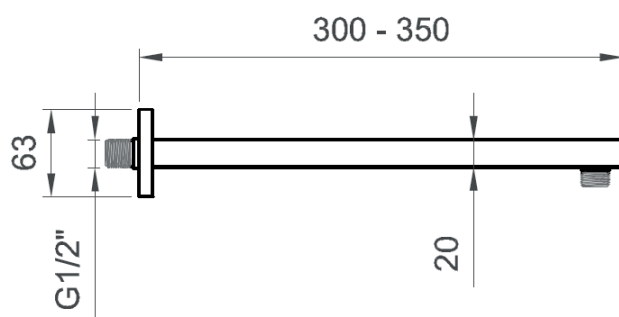

Product features :

- Shower head made of AISI 304 Stainless steel with soft silicone spots
- Shower arm made of AISI 304 Stainless steel
- Inspectable hand shower made of brass
- 1/2" water inlet made of brass
- Flexible hose made of PVC, length 150 cm

Product features :

- Shower head made of AISI 304 Stainless steel with soft silicone spots
- Shower arm made of AISI 304 Stainless steel
- Hand shower made of brass with soft silicone spots
- 1/2" water inlet made of brass
- Flexible hose made of PVC, length 150 cm

Cartuccia / Cartridge

Dischi in ceramica Ø35 mm. / Ceramic discs Ø35 mm.

Attacchi / Connection

G1/2" e G3/4" /
G1/2" and G3/4"

ARTICOLO / ITEM

BT VER K IN06

INFORMAZIONI / INFORMATION

Materiale / Material

DISEGNO TECNICO / TECHNICAL DRAWING

DESCRIZIONE / DESCRIPTION

Tipologia di prodotto / Product type

Braccio doccia squadrato, rosetta 63x63 mm. /
Squarish shower arm, 63x63 mm rosette.

Attacchi / Connections