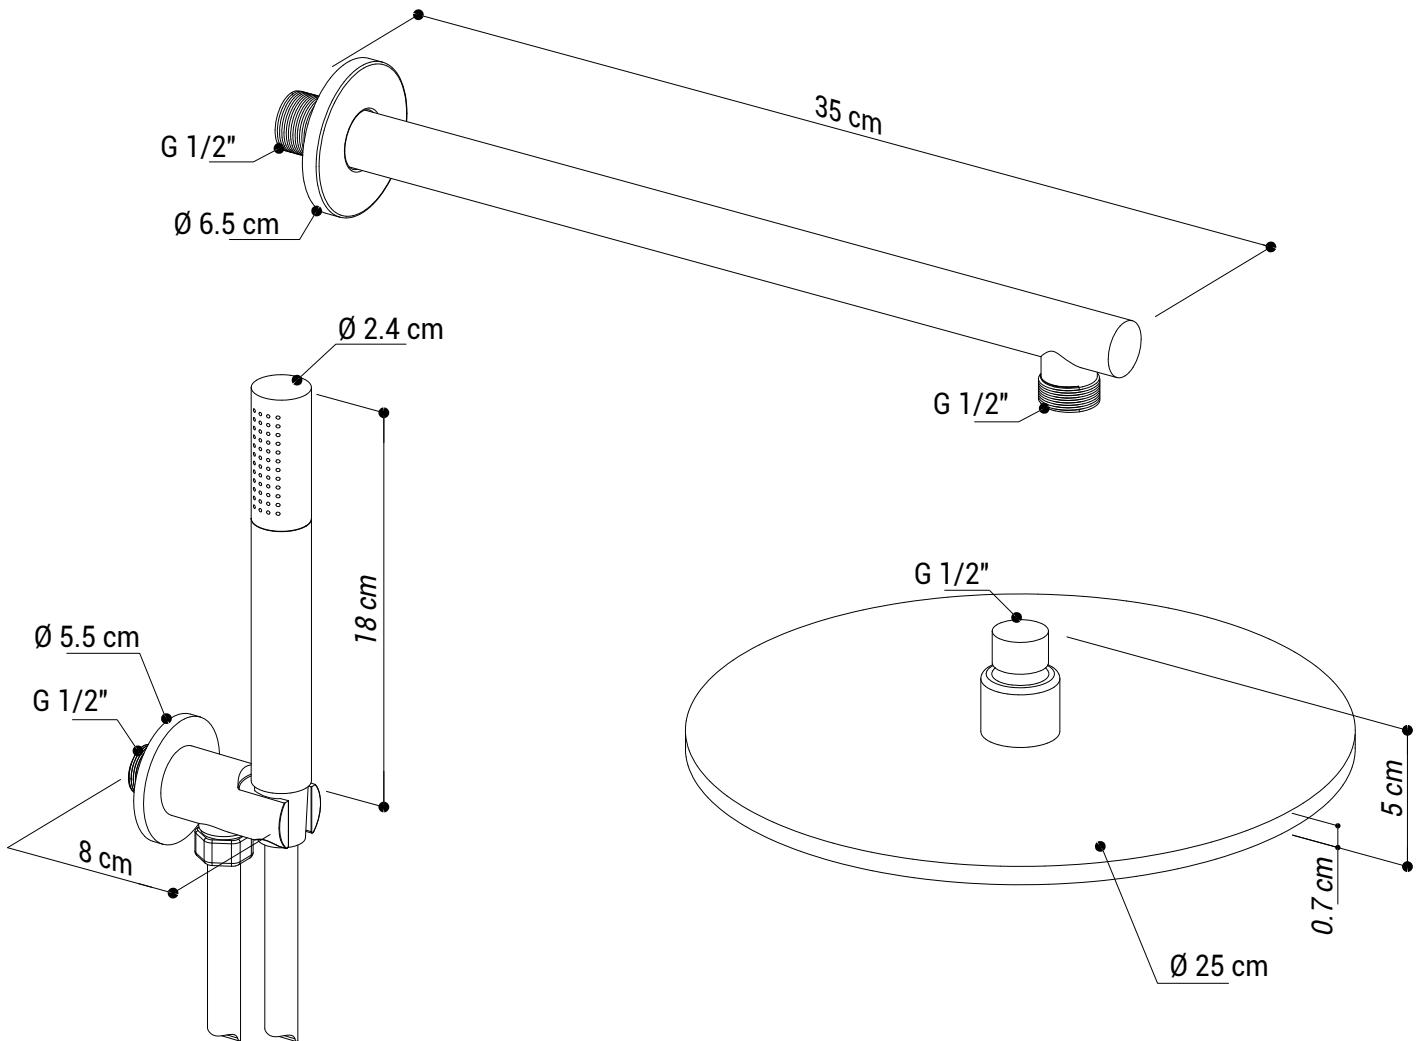

KIT RESTYLING DOCCIA IN OTTONE E ACCIAIO INOX AISI 304
REFURBISHING KIT MADE OF BRASS AND STAINLESS STEEL AISI 304

Scheda tecnica . Technical sheet : Ed. 02 Rev. 00 - 2023/09/07

Caratteristiche prodotto :

- Soffione doccia in acciaio Inox AISI 304 con ugelli in silicone morbido
- Braccio doccia in acciaio Inox AISI 304
- Doccetta ispezionabile in ottone
- Preso d'acqua 1/2" in ottone
- Flessibile in PVC, lunghezza 150 cm

Product features :

- Shower head made of AISI 304 Stainless steel with soft silicone spots
- Shower arm made of AISI 304 Stainless steel
- Inspectable hand shower made of brass
- 1/2" water inlet made of brass
- Flexible hose made of PVC, length 150 cm

Portata d'acqua . Water flow rate (l/min) :

Soffione . Shower head	+R 7,0
Doccetta . Handshower	+R 7,9

+R = Riduttore di flusso . Flow Reducer

- aggiungere il riduttore di portata all'ingresso dell'acqua
- put the flow reducer at the water inlet

Metacode 199P85099

Rilevazioni effettuate secondo la norma :
Test run according to the international standard :
UNI EN ISO 1112:2008

Plus :