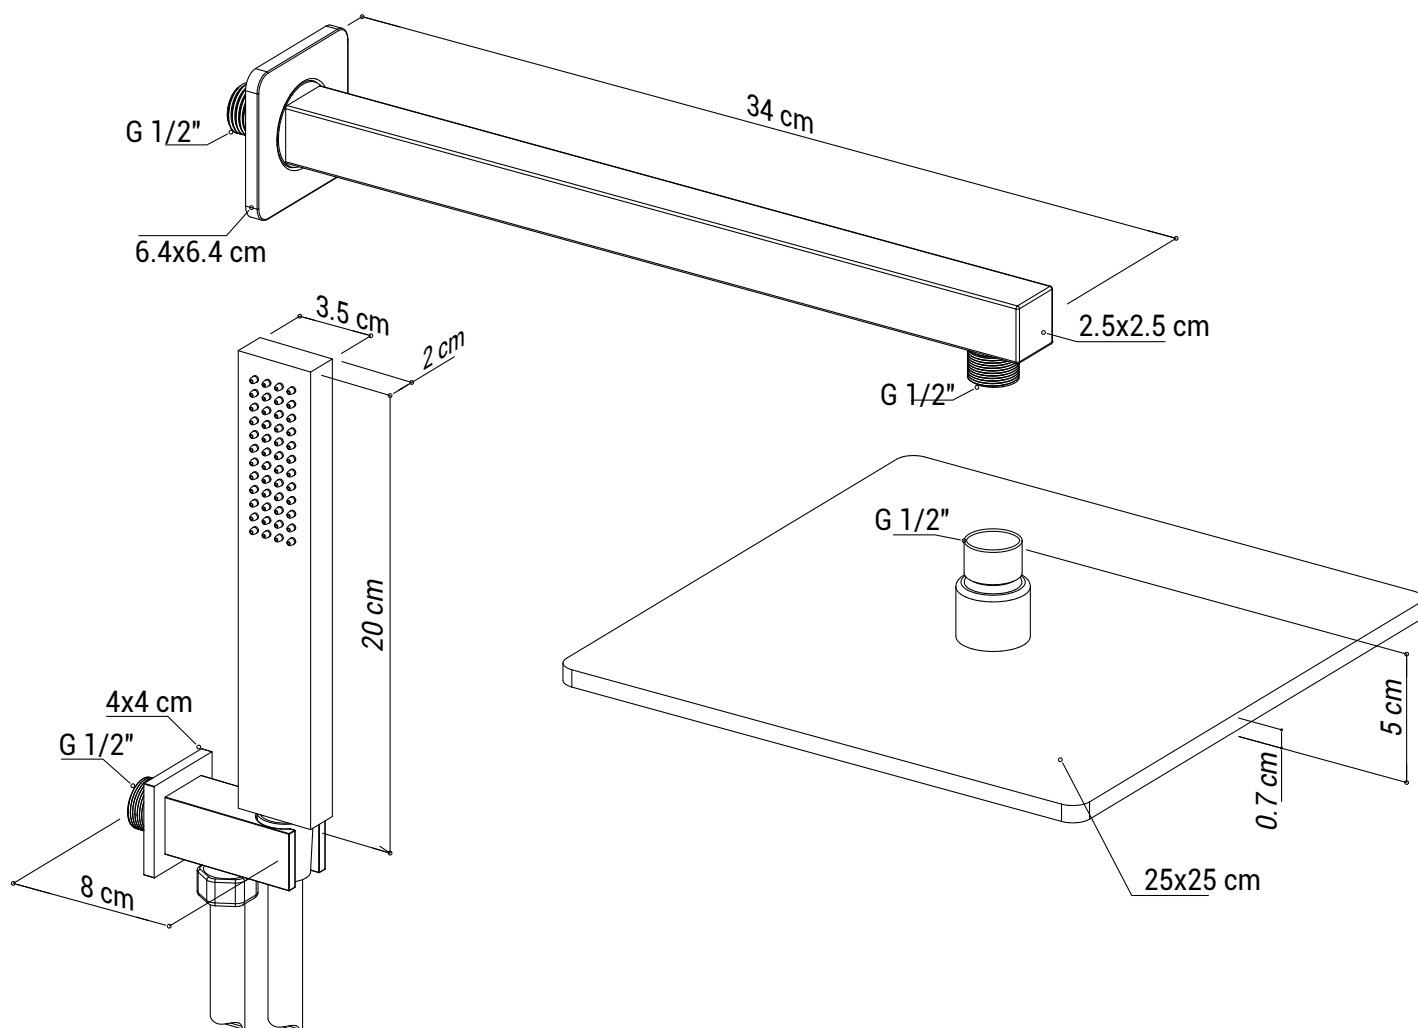

KIT RESTYLING DOCCIA IN OTTONE E ACCIAIO INOX AISI 304
REFURBISHING KIT MADE OF BRASS AND STAINLESS STEEL AISI 304

Scheda tecnica . Technical sheet : Ed. 02 Rev. 00 - 2023/09/07

Caratteristiche prodotto :

- Soffione doccia in acciaio Inox AISI 304 con ugelli in silicone morbido
- Braccio doccia in acciaio Inox AISI 304
- Doccetta in ottone con ugelli in silicone morbido
- Presa d'acqua 1/2" in ottone
- Flessibile in PVC, lunghezza 150 cm

Product features :

- Shower head made of AISI 304 Stainless steel with soft silicone spots
- Shower arm made of AISI 304 Stainless steel
- Hand shower made of brass with soft silicone spots
- 1/2" water inlet made of brass
- Flexible hose made of PVC, length 150 cm

Portata d'acqua . Water flow rate (l/min) :

Soffione . Shower head	+R 7,0
Doccetta . Handshower	+R 8,4

+R = Riduttore di flusso . Flow Reducer

- aggiungere il riduttore di portata all'ingresso dell'acqua
- put the flow reducer at the water inlet

Metacode 199P85099

Rilevazioni effettuate secondo la norma :

Test run according to the international standard :

UNI EN ISO 1112:2008

Energy Expert by Idroexpert

Via dell'Industria 15 - 48015 Montaletto di Cervia (RA)

Tel. 0544 964311 - Fax 0544 267811

info@divisionenergy.com - www.divisionenergy.com

Plus :