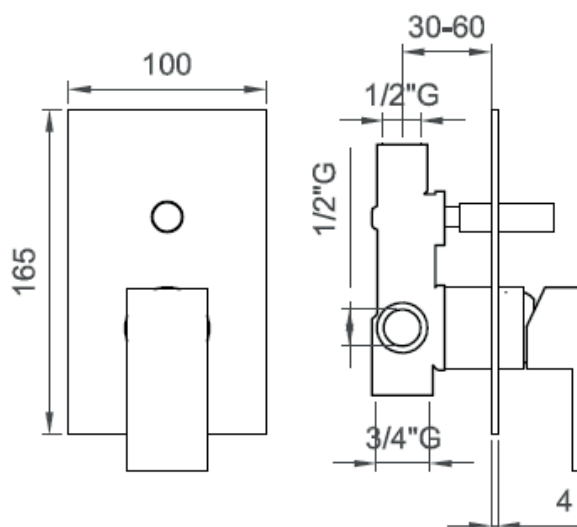

DISEGNO TECNICO / TECHNICAL DRAWING

INFORMAZIONI / INFORMATION

Tipologia di prodotto / Product Type

Miscelatore incasso doccia, 2 vie. /
Concealed 2-way shower mixer.

Cartuccia / Cartridge

Dischi in ceramica Ø35 mm. /
Ceramic discs Ø35 mm.

Attacchi / Connections

G1/2" e G3/4" /
G1/2" and G3/4"

ARTICOLO / ITEM

INFORMAZIONI / INFORMATION

Materiale / Material

Ottone / Brass

Finitura / Finish

Nero opaco / Matt black

Imballo e Peso / Packaging and Weight

N.A.