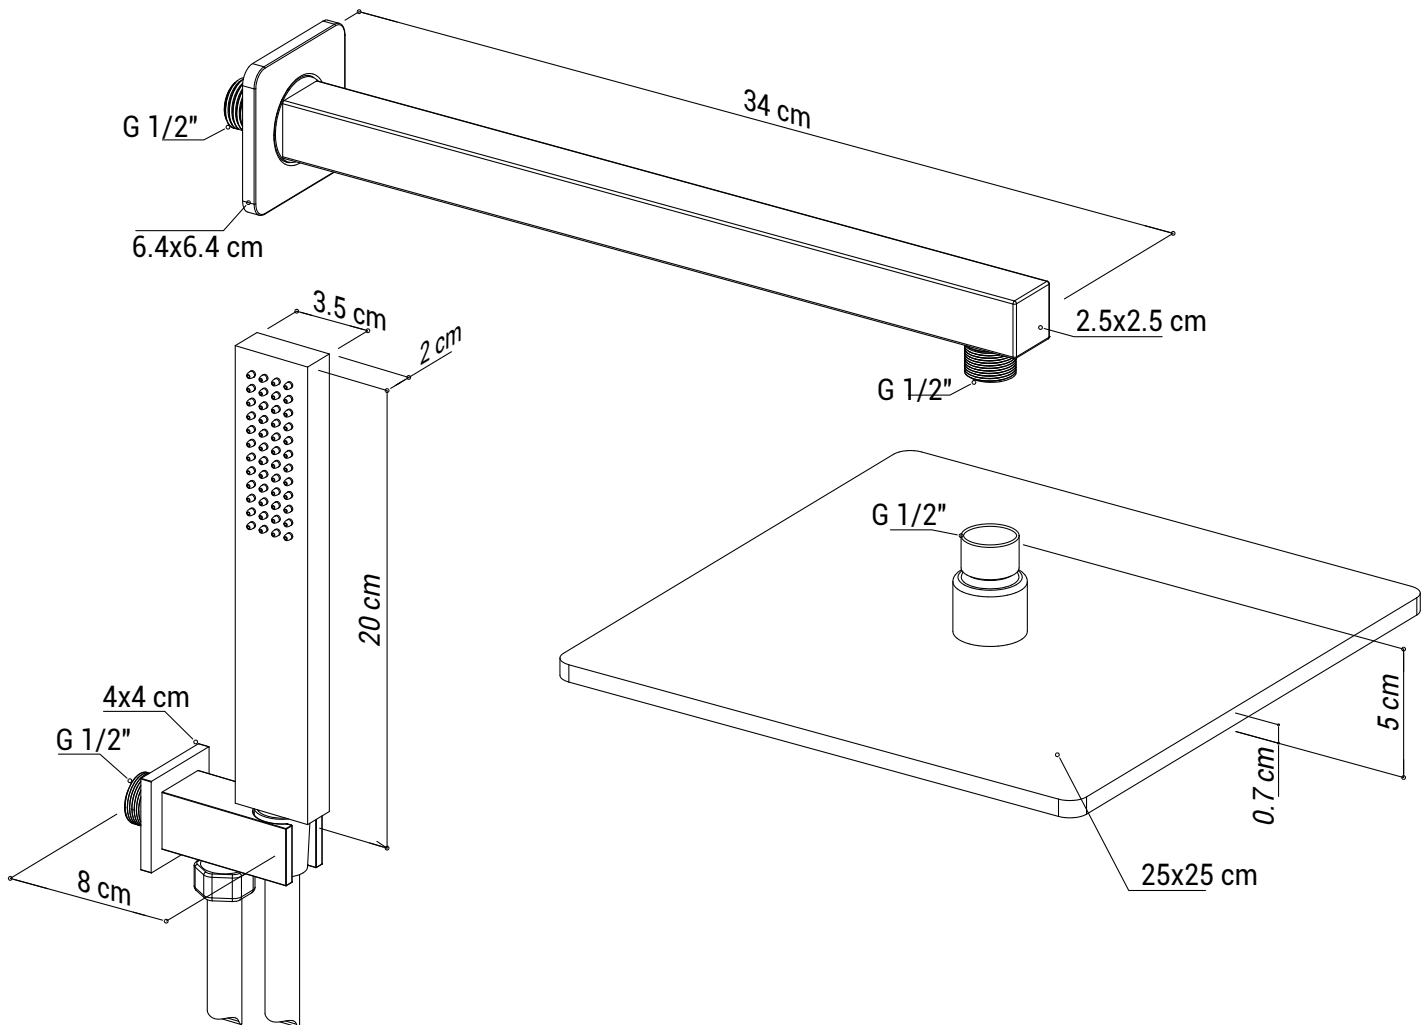

- Soffione doccia in acciaio Inox AISI 304 con ugelli in silicone morbido
- Braccio doccia in acciaio Inox AISI 304
- Doccetta ispezionabile in ottone
- Preso d'acqua 1/2" in ottone
- Flessibile in PVC, lunghezza 150 cm

Product features :

- Shower head made of AISI 304 Stainless steel with soft silicone spots
- Shower arm made of AISI 304 Stainless steel
- Inspectable hand shower made of brass
- 1/2" water inlet made of brass
- Flexible hose made of PVC, length 150 cm

Scheda tecnica . Technical sheet : Ed. 02 Rev. 00 - 2023/09/07

Caratteristiche prodotto :

- Soffione doccia in acciaio Inox AISI 304 con ugelli in silicone morbido
- Braccio doccia in acciaio Inox AISI 304
- Doccetta in ottone con ugelli in silicone morbido
- Preso d'acqua 1/2" in ottone
- Flessibile in PVC, lunghezza 150 cm

Product features :

- Shower head made of AISI 304 Stainless steel with soft silicone spots
- Shower arm made of AISI 304 Stainless steel
- Hand shower made of brass with soft silicone spots
- 1/2" water inlet made of brass
- Flexible hose made of PVC, length 150 cm