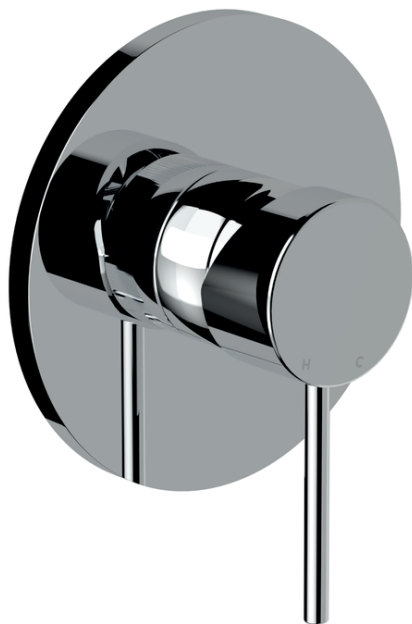

COLLEZIONE / COLLECTION

Evik

IMMAGINE PRODOTTO / PRODUCT IMAGE